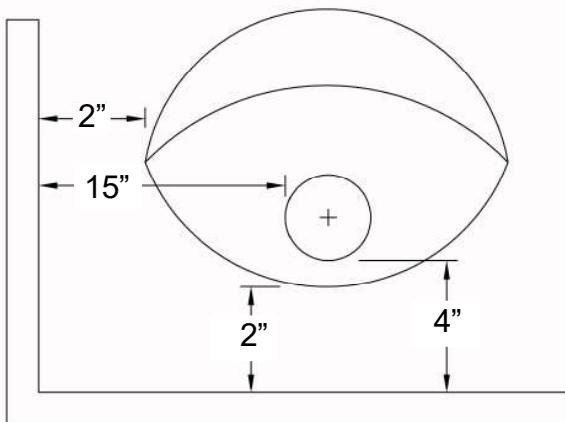

CLEARANCES to Combustible Walls

Sidewall and Back wall Installation