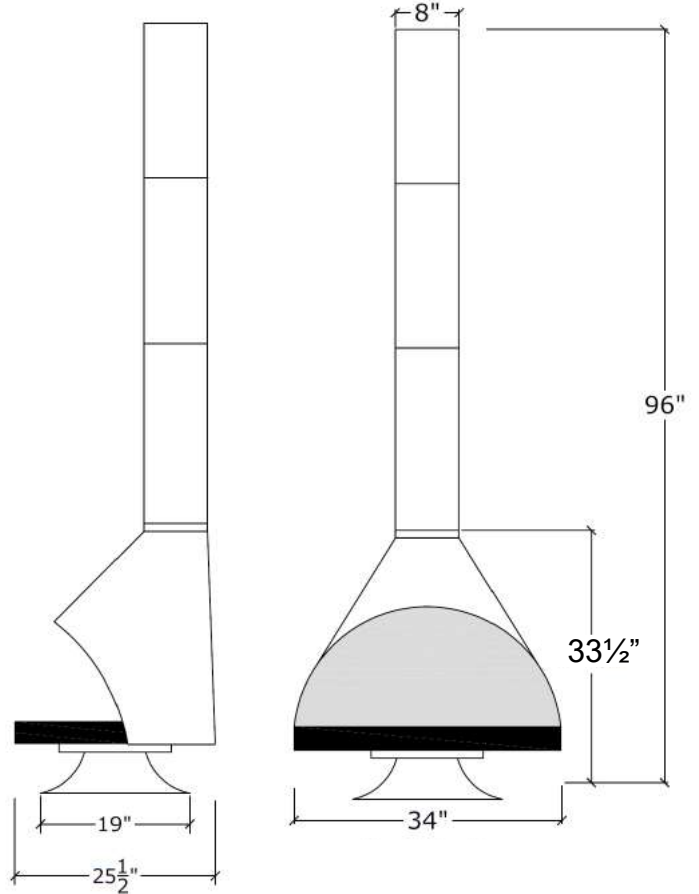

Malm Fireplaces

34 Zircon Gas Direct Vent

Malm 34 Zircon Gas Direct Vent

- Close clearance 2" to combustibles
- Available in real powder coat finishes
- Natural gas or Propane
- Safety screen
- Ceramic safety glass
- Proflame remote control
- Log set with glowing embers
- Variable speed blower
- Flame height adjustment control
- Standing pilot system
- Direct spark ignition
- Direct vent
- May be placed directly on combustibles
- Limited lifetime warranty
- Vertical & Horizontal Termination Approved
- Tested to ANSI Z21.88 2016

Horizontal installation center line is 68" from floor to center of support box. See installation Instructions.

Energy Specifications	NG	LP
Maximum BTU	23,500	21,500
Turn Down BTU	12,500	11,000
Efficiency (steady state)	73.94%	74.67%
EnerGuide Rating Canada	63.34%	64.73%