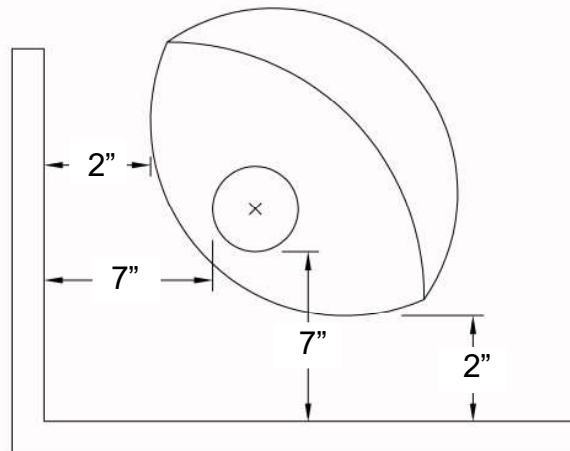

Corner Installation